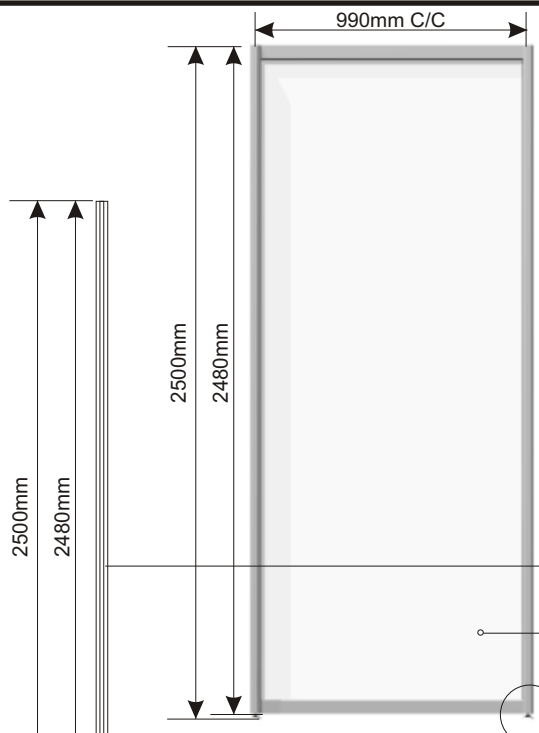

SHELL SCHEME STAND COMPONENTS

PACKAGE INCLUDES: 1 x PLUG POINT | FASCIA NAME | WALLING | 1 X BLACK SPOTLIGHT | 1 X CAFÉ TABLE 600 | 2 X CAFÉ CHAIRS

LIBBY CAFÉ CHAIR

GLASS CAFÉ TABLE