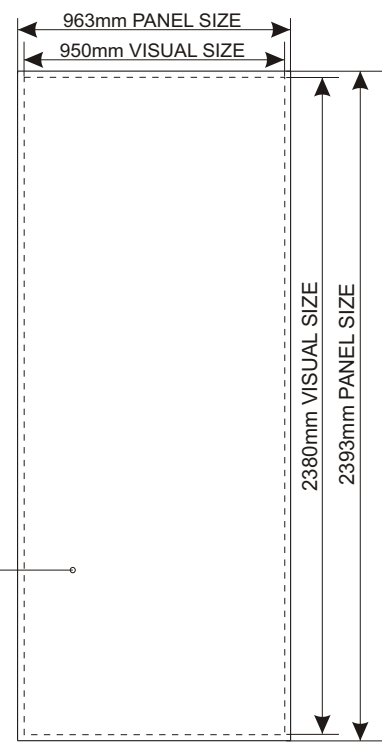

SHELL SCHEME STAND COMPONENTS

PACKAGE INCLUDES: 1 x PLUG POINT | FASCIA NAME | WALLING | 1 X BLACK SPOTLIGHT | 1 X CAFÉ TABLE 600 | 2 X CAFÉ CHAIRS

LIBBY CAFÉ CHAIR

GLASS CAFÉ TABLE