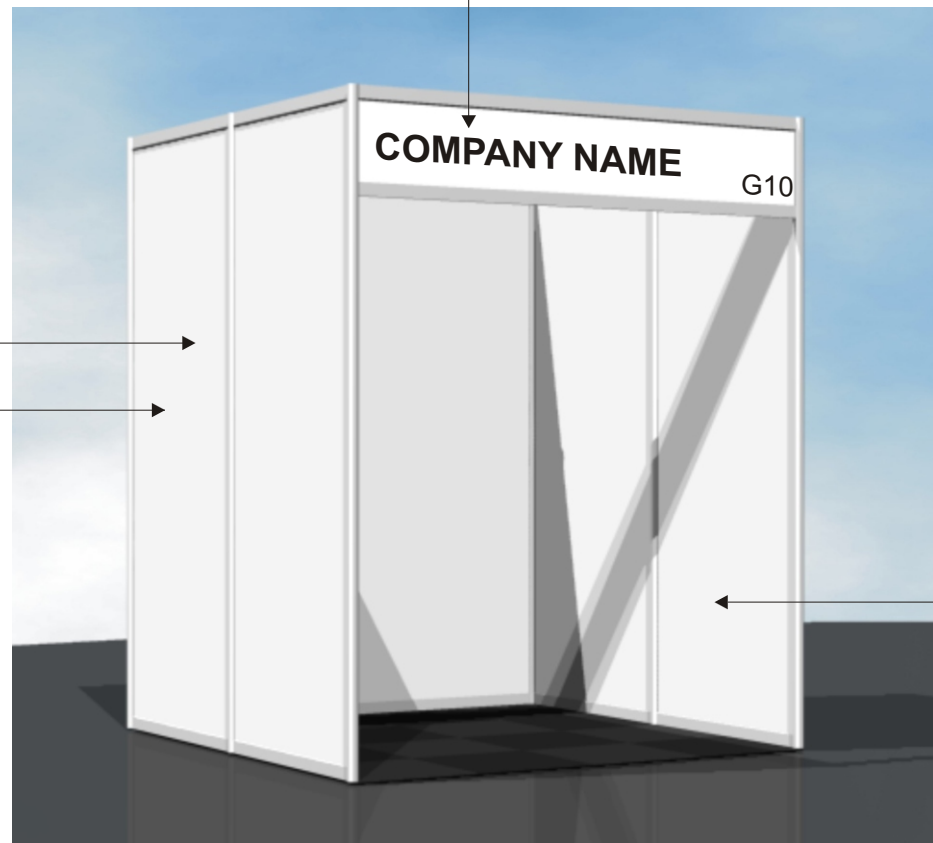

SHELL SCHEME STAND COMPONENTS

PACKAGE INCLUDES: 1 x PLUG POINT | FASCIA NAME | WALLING | 1 X BLACK SPOTLIGHT | 1 X CAFÉ TABLE 600 | 2 X CAFÉ CHAIRS

LIBBY CAFÉ CHAIR

GLASS CAFÉ TABLE