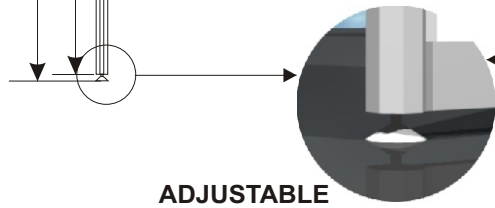

SHELL SCHEME STAND COMPONENTS

PACKAGE INCLUDES: 1 x PLUG POINT | FASCIA NAME | WALLING | 1 X BLACK SPOTLIGHT | 1 X CAFÉ TABLE 600 | 2 X CAFÉ CHAIRS

LIBBY CAFÉ CHAIR

GLASS CAFÉ TABLE